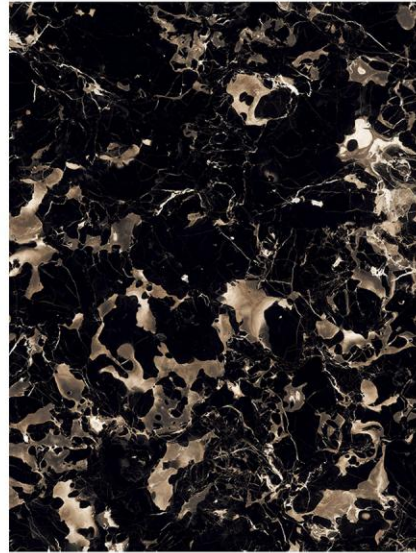

1200 X1600 MM

LASSIC DYNA

BOTTOCHINO
GLOSSY | RANDOM

BODY - IVORY

1200 X1600 MM

OTTOCHINO

PORTORO BLACK
GLOSSY | RANDOM

BODY - BLACK