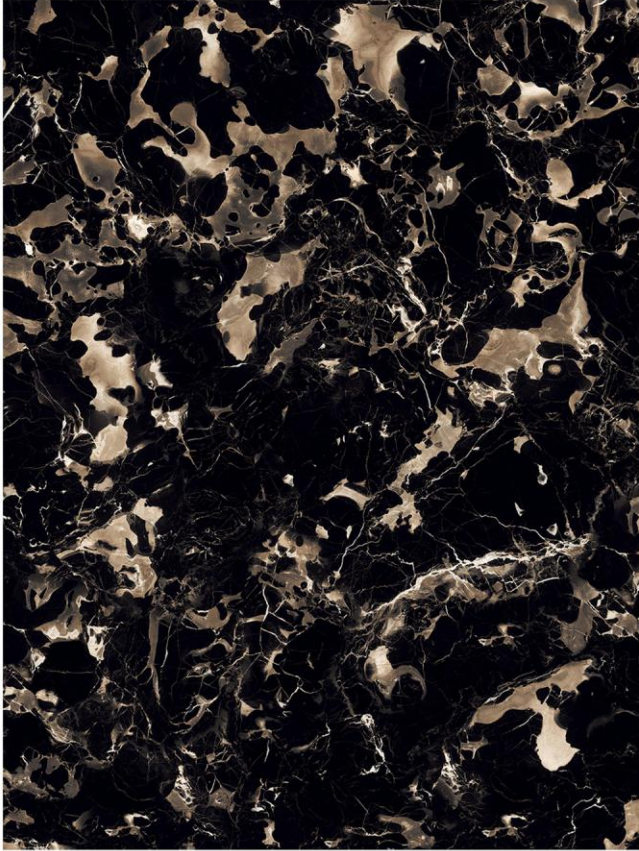

1200 X1600 MM

LASSIC DYNA

BOTTOCHINO
GLOSSY | RANDOM

BODY - IVORY

1200 X1600 MM

OTTOCHINO

PORTORO BLACK
GLOSSY | RANDOM

BODY - BLACK